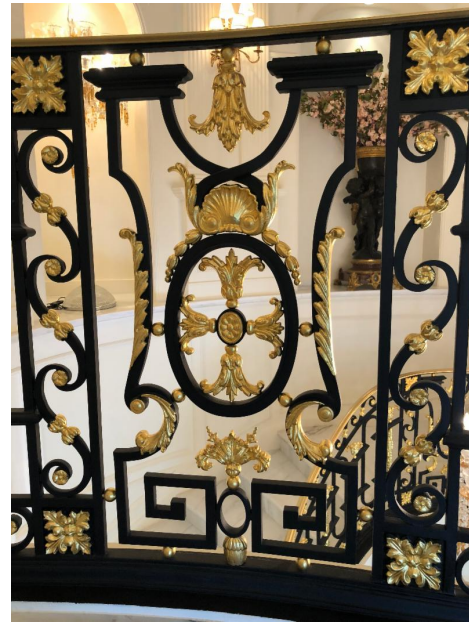

Decor that soars - the Milano Mystic 4-Door Buffet by **Ercole Home**.

84"w x 12"d x 29"h.

Wood: oak, wood finish: painted gray
glass: Moss (Mystic glass)
Gold and Silver Leaf Finish

photo Ercole Home

Heavenly hues - Mystic 6-Door Bar Cabinet by **Ercole Home**

Size: 48"W x 18"D x 82"H (Custom sizes available)

Pattern: Mystic, Wood Finish: Washed White, Base: Chelsea

Glass: Venice Ball Part 3 - Gold and Silver Leaf Finish

Metal Finish: Natural Steel photo Ercole Home

Elevating elegance - Vitreous Collection wallcovering debut off cuts with Italian Imitation Gold Leaf by [Assemblage](#).

Flights of Fancy - Gold Bird custom wallcovering using Italian Imitation Gold Leaf from [Assemblage](#). photos courtesy Assemblage

Above left and right:
Why climb stairs when you can float up a masterpiece?
A heavenly tour de force balustrade from [International Design & Manufacturing](#) gleams with Italian 24kt gold leaf photos International Design & Manufacturing